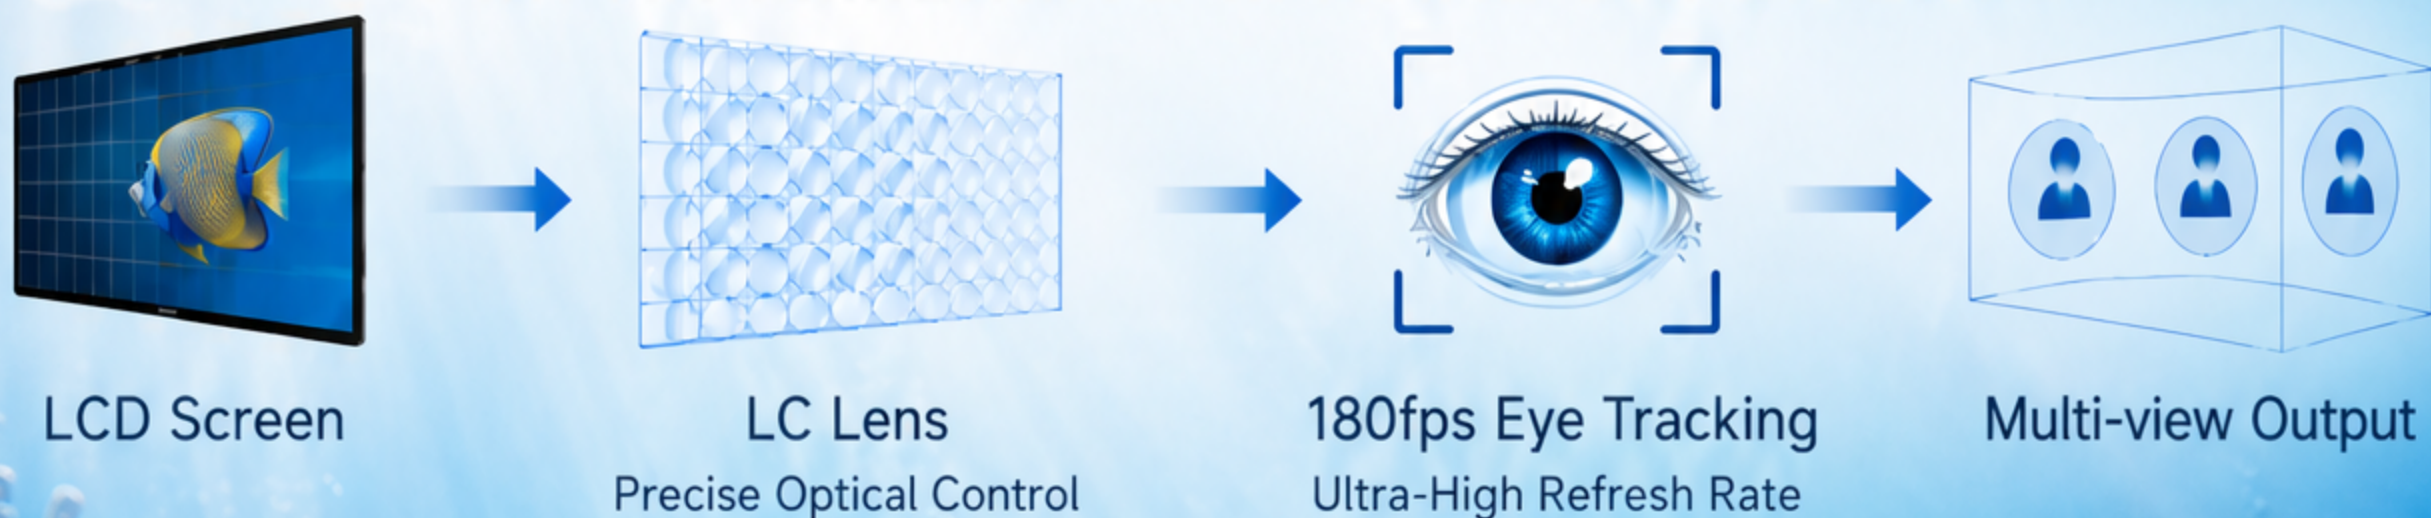

ViewX Liber 15.6

GLASSES-FREE 3D SPATIAL AI DISPLAY

Lossless 2D
3840 x 2160

16.3mm
Ultra-thin Metal Body

180fps
Ultra-high Refresh Rate

One-Click 2D/3D Switching
Seamless 2D/3D Switching

BUILT-IN AI COMPUTING POWER FOR ZERO-OVERHEAD 3D EXPERIENCE

INDEPENDENT SOC CHIP ENABLING
REAL-TIME 2D TO 3D CONVERSION.

AI Built-in AI SoC
High-performance AI Chip

Zero CPU Usage
Zero Load, Zero Lag

Millisecond-level Latency
Real-Time, Smooth Viewing

Supports All Formats
Massive Content at Your Fingertips

GLASSES-FREE 3D TECHNOLOGY

LIQUID CRYSTAL LENS + AI EYE TRACKING
FOR AN IMMERSIVE SPATIAL EXPERIENCE

LC Lens
Precise Optical Control

180fps Eye Tracking
Ultra-High Refresh Rate

40° Viewing Angle
Optimal Viewing Angle

60Hz Refresh Rate
Smooth Display

25ms Response Time
Fast Response

PORTABLE DESIGN

SLIM, LIGHTWEIGHT & BOUNDLESS ON THE GO

15.6-inch Display

| Slim Body

| Integrated Stand

| Type-C Connection